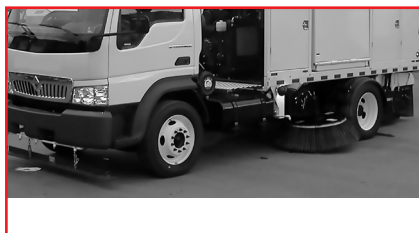

Remember:

- Lower settings allow higher speeds
- Smaller steel objects may require lower settings
- Magnetic strength determines road clearance and maximum speed at which the Yard Magnet can be operated

Dings Magnetic Sweeper - Yard Magnet