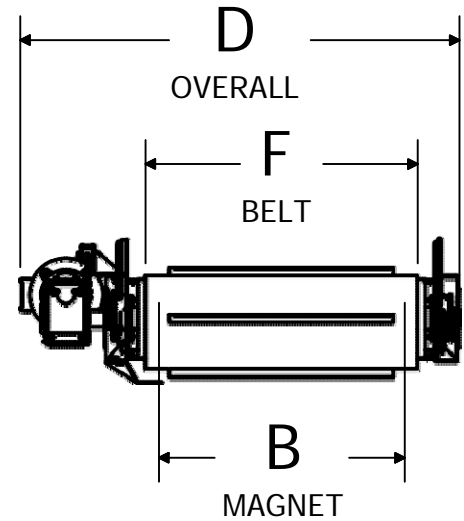

Dings PCM Series Overhead Self-Cleaning Permanent Magnetic Separators

Outline Dimensions

	Model	Suspension Height	"A"	"B"	"C"	"D"	"E"	"F"	"G"	Weight (lbs)
9PCM	9PCM36	Up to 9"	36"	21"	63"	44"	9"	24"	34"	1570
	9PCM42	Up to 9"	42"	21"	69"	44"	9"	24"	34"	1780
	9PCM48	Up to 9"	48"	21"	75"	44"	9"	24"	34"	1990
	9PCM54	Up to 9"	54"	21"	81"	44"	9"	24"	34"	2200
	9PCM60	Up to 9"	60"	21"	87"	44"	9"	24"	34"	2410
	9PCM66	Up to 9"	66"	21"	93"	44"	9"	24"	34"	2620
	9PCM72	Up to 9"	72"	21"	99"	44"	9"	24"	34"	2830
11PCM	11PCM36	Up to 11"	36"	26"	63"	51"	11"	30"	40"	2250
	11PCM42	Up to 11"	42"	26"	69"	51"	11"	30"	40"	2550
	11PCM48	Up to 11"	48"	26"	75"	51"	11"	30"	40"	2850
	11PCM54	Up to 11"	54"	26"	81"	51"	11"	30"	40"	3100
	11PCM60	Up to 11"	60"	26"	87"	51"	11"	30"	40"	3350
	11PCM66	Up to 11"	66"	26"	93"	51"	11"	30"	40"	3625
	11PCM72	Up to 11"	72"	26"	99"	51"	11"	30"	40"	3900
12PCM	12PCM36	Up to 12"	36"	31"	63"	55"	12"	34"	44"	2675
	12PCM42	Up to 12"	42"	31"	69"	55"	12"	34"	44"	2975
	12PCM48	Up to 12"	48"	31"	75"	55"	12"	34"	44"	3325
	12PCM54	Up to 12"	54"	31"	81"	55"	12"	34"	44"	3700
	12PCM60	Up to 12"	60"	31"	87"	55"	12"	34"	44"	4125
	12PCM66	Up to 12"	66"	31"	93"	55"	12"	34"	44"	4500
	12PCM72	Up to 12"	72"	31"	99"	55"	12"	34"	44"	4775
13PCM	13PCM42	Up to 13"	42"	35"	73"	59"	13"	38"	48"	3825
	13PCM48	Up to 13"	48"	35"	79"	59"	13"	38"	48"	4300
	13PCM54	Up to 13"	54"	35"	85"	59"	13"	38"	48"	4715
	13PCM60	Up to 13"	60"	35"	91"	59"	13"	38"	48"	5150
	13PCM66	Up to 13"	66"	35"	97"	59"	13"	38"	48"	5625
	13PCM72	Up to 13"	72"	35"	103"	59"	13"	38"	48"	6150
15PCM	15PCM48	Up to 15"	48"	45"	79"	63"	15"	48"	58"	6550
	15PCM54	Up to 15"	54"	45"	85"	63"	15"	48"	58"	7125
	15PCM60	Up to 15"	60"	45"	91"	63"	15"	48"	58"	7900
	15PCM66	Up to 15"	66"	45"	97"	63"	15"	48"	58"	8450
	15PCM72	Up to 15"	72"	45"	103"	63"	15"	48"	58"	9325