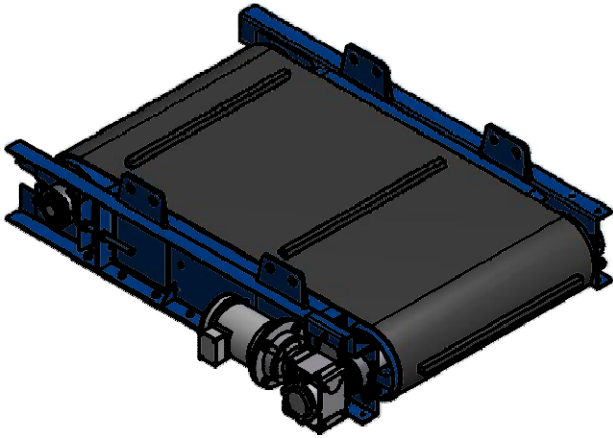

Dings PCM Series Overhead Self-Cleaning Permanent Magnetic Separators

Outline Dimensions

	Model	Suspension Height	"A"	"B"	"C"	"D"	"E"	"F"	"G"	Weight (lbs)
9PCM	9PCM36	Up to 9"	36"	21"	63"	44"	9"	24"	34"	1570
	9PCM42	Up to 9"	42"	21"	69"	44"	9"	24"	34"	1780
	9PCM48	Up to 9"	48"	21"	75"	44"	9"	24"	34"	1990
	9PCM54	Up to 9"	54"	21"	81"	44"	9"	24"	34"	2200
	9PCM60	Up to 9"	60"	21"	87"	44"	9"	24"	34"	2410
	9PCM66	Up to 9"	66"	21"	93"	44"	9"	24"	34"	2620
	9PCM72	Up to 9"	72"	21"	99"	44"	9"	24"	34"	2830
11PCM	11PCM36	Up to 11"	36"	26"	63"	51"	11"	30"	40"	2250
	11PCM42	Up to 11"	42"	26"	69"	51"	11"	30"	40"	2550
	11PCM48	Up to 11"	48"	26"	75"	51"	11"	30"	40"	2850
	11PCM54	Up to 11"	54"	26"	81"	51"	11"	30"	40"	3100
	11PCM60	Up to 11"	60"	26"	87"	51"	11"	30"	40"	3350
	11PCM66	Up to 11"	66"	26"	93"	51"	11"	30"	40"	3625
	11PCM72	Up to 11"	72"	26"	99"	51"	11"	30"	40"	3900
12PCM	12PCM36	Up to 12"	36"	31"	63"	55"	12"	34"	44"	2675
	12PCM42	Up to 12"	42"	31"	69"	55"	12"	34"	44"	2975
	12PCM48	Up to 12"	48"	31"	75"	55"	12"	34"	44"	3325
	12PCM54	Up to 12"	54"	31"	81"	55"	12"	34"	44"	3700
	12PCM60	Up to 12"	60"	31"	87"	55"	12"	34"	44"	4125
	12PCM66	Up to 12"	66"	31"	93"	55"	12"	34"	44"	4500
	12PCM72	Up to 12"	72"	31"	99"	55"	12"	34"	44"	4775
13PCM	13PCM42	Up to 13"	42"	35"	73"	59"	13"	38"	48"	3825
	13PCM48	Up to 13"	48"	35"	79"	59"	13"	38"	48"	4300
	13PCM54	Up to 13"	54"	35"	85"	59"	13"	38"	48"	4715
	13PCM60	Up to 13"	60"	35"	91"	59"	13"	38"	48"	5150
	13PCM66	Up to 13"	66"	35"	97"	59"	13"	38"	48"	5625
	13PCM72	Up to 13"	72"	35"	103"	59"	13"	38"	48"	6150
15PCM	15PCM48	Up to 15"	48"	45"	79"	63"	15"	48"	58"	6550
	15PCM54	Up to 15"	54"	45"	85"	63"	15"	48"	58"	7125
	15PCM60	Up to 15"	60"	45"	91"	63"	15"	48"	58"	7900
	15PCM66	Up to 15"	66"	45"	97"	63"	15"	48"	58"	8450
	15PCM72	Up to 15"	72"	45"	103"	63"	15"	48"	58"	9325