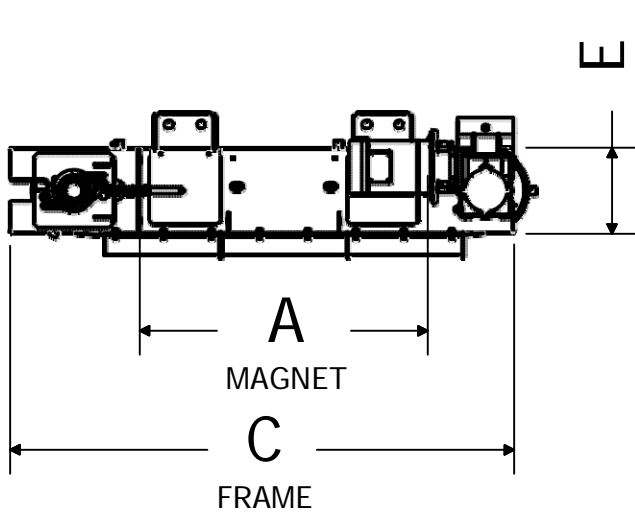

Dings PCM Series Overhead Self-Cleaning Permanent Magnetic Separators

Outline Dimensions

	Model	Suspension Height	"A"	"B"	"C"	"D"	"E"	"F"	"G"	Weight (lbs)
9PCM	9PCM36	Up to 9"	36"	21"	63"	44"	9"	24"	34"	1570
	9PCM42	Up to 9"	42"	21"	69"	44"	9"	24"	34"	1780
	9PCM48	Up to 9"	48"	21"	75"	44"	9"	24"	34"	1990
	9PCM54	Up to 9"	54"	21"	81"	44"	9"	24"	34"	2200
	9PCM60	Up to 9"	60"	21"	87"	44"	9"	24"	34"	2410
	9PCM66	Up to 9"	66"	21"	93"	44"	9"	24"	34"	2620
	9PCM72	Up to 9"	72"	21"	99"	44"	9"	24"	34"	2830
11PCM	11PCM36	Up to 11"	36"	26"	63"	51"	11"	30"	40"	2250
	11PCM42	Up to 11"	42"	26"	69"	51"	11"	30"	40"	2550
	11PCM48	Up to 11"	48"	26"	75"	51"	11"	30"	40"	2850
	11PCM54	Up to 11"	54"	26"	81"	51"	11"	30"	40"	3100
	11PCM60	Up to 11"	60"	26"	87"	51"	11"	30"	40"	3350
	11PCM66	Up to 11"	66"	26"	93"	51"	11"	30"	40"	3625
	11PCM72	Up to 11"	72"	26"	99"	51"	11"	30"	40"	3900
12PCM	12PCM36	Up to 12"	36"	31"	63"	55"	12"	34"	44"	2675
	12PCM42	Up to 12"	42"	31"	69"	55"	12"	34"	44"	2975
	12PCM48	Up to 12"	48"	31"	75"	55"	12"	34"	44"	3325
	12PCM54	Up to 12"	54"	31"	81"	55"	12"	34"	44"	3700
	12PCM60	Up to 12"	60"	31"	87"	55"	12"	34"	44"	4125
	12PCM66	Up to 12"	66"	31"	93"	55"	12"	34"	44"	4500
	12PCM72	Up to 12"	72"	31"	99"	55"	12"	34"	44"	4775
13PCM	13PCM42	Up to 13"	42"	35"	73"	59"	13"	38"	48"	3825
	13PCM48	Up to 13"	48"	35"	79"	59"	13"	38"	48"	4300
	13PCM54	Up to 13"	54"	35"	85"	59"	13"	38"	48"	4715
	13PCM60	Up to 13"	60"	35"	91"	59"	13"	38"	48"	5150
	13PCM66	Up to 13"	66"	35"	97"	59"	13"	38"	48"	5625
	13PCM72	Up to 13"	72"	35"	103"	59"	13"	38"	48"	6150
15PCM	15PCM48	Up to 15"	48"	45"	79"	63"	15"	48"	58"	6550
	15PCM54	Up to 15"	54"	45"	85"	63"	15"	48"	58"	7125
	15PCM60	Up to 15"	60"	45"	91"	63"	15"	48"	58"	7900
	15PCM66	Up to 15"	66"	45"	97"	63"	15"	48"	58"	8450
	15PCM72	Up to 15"	72"	45"	103"	63"	15"	48"	58"	9325